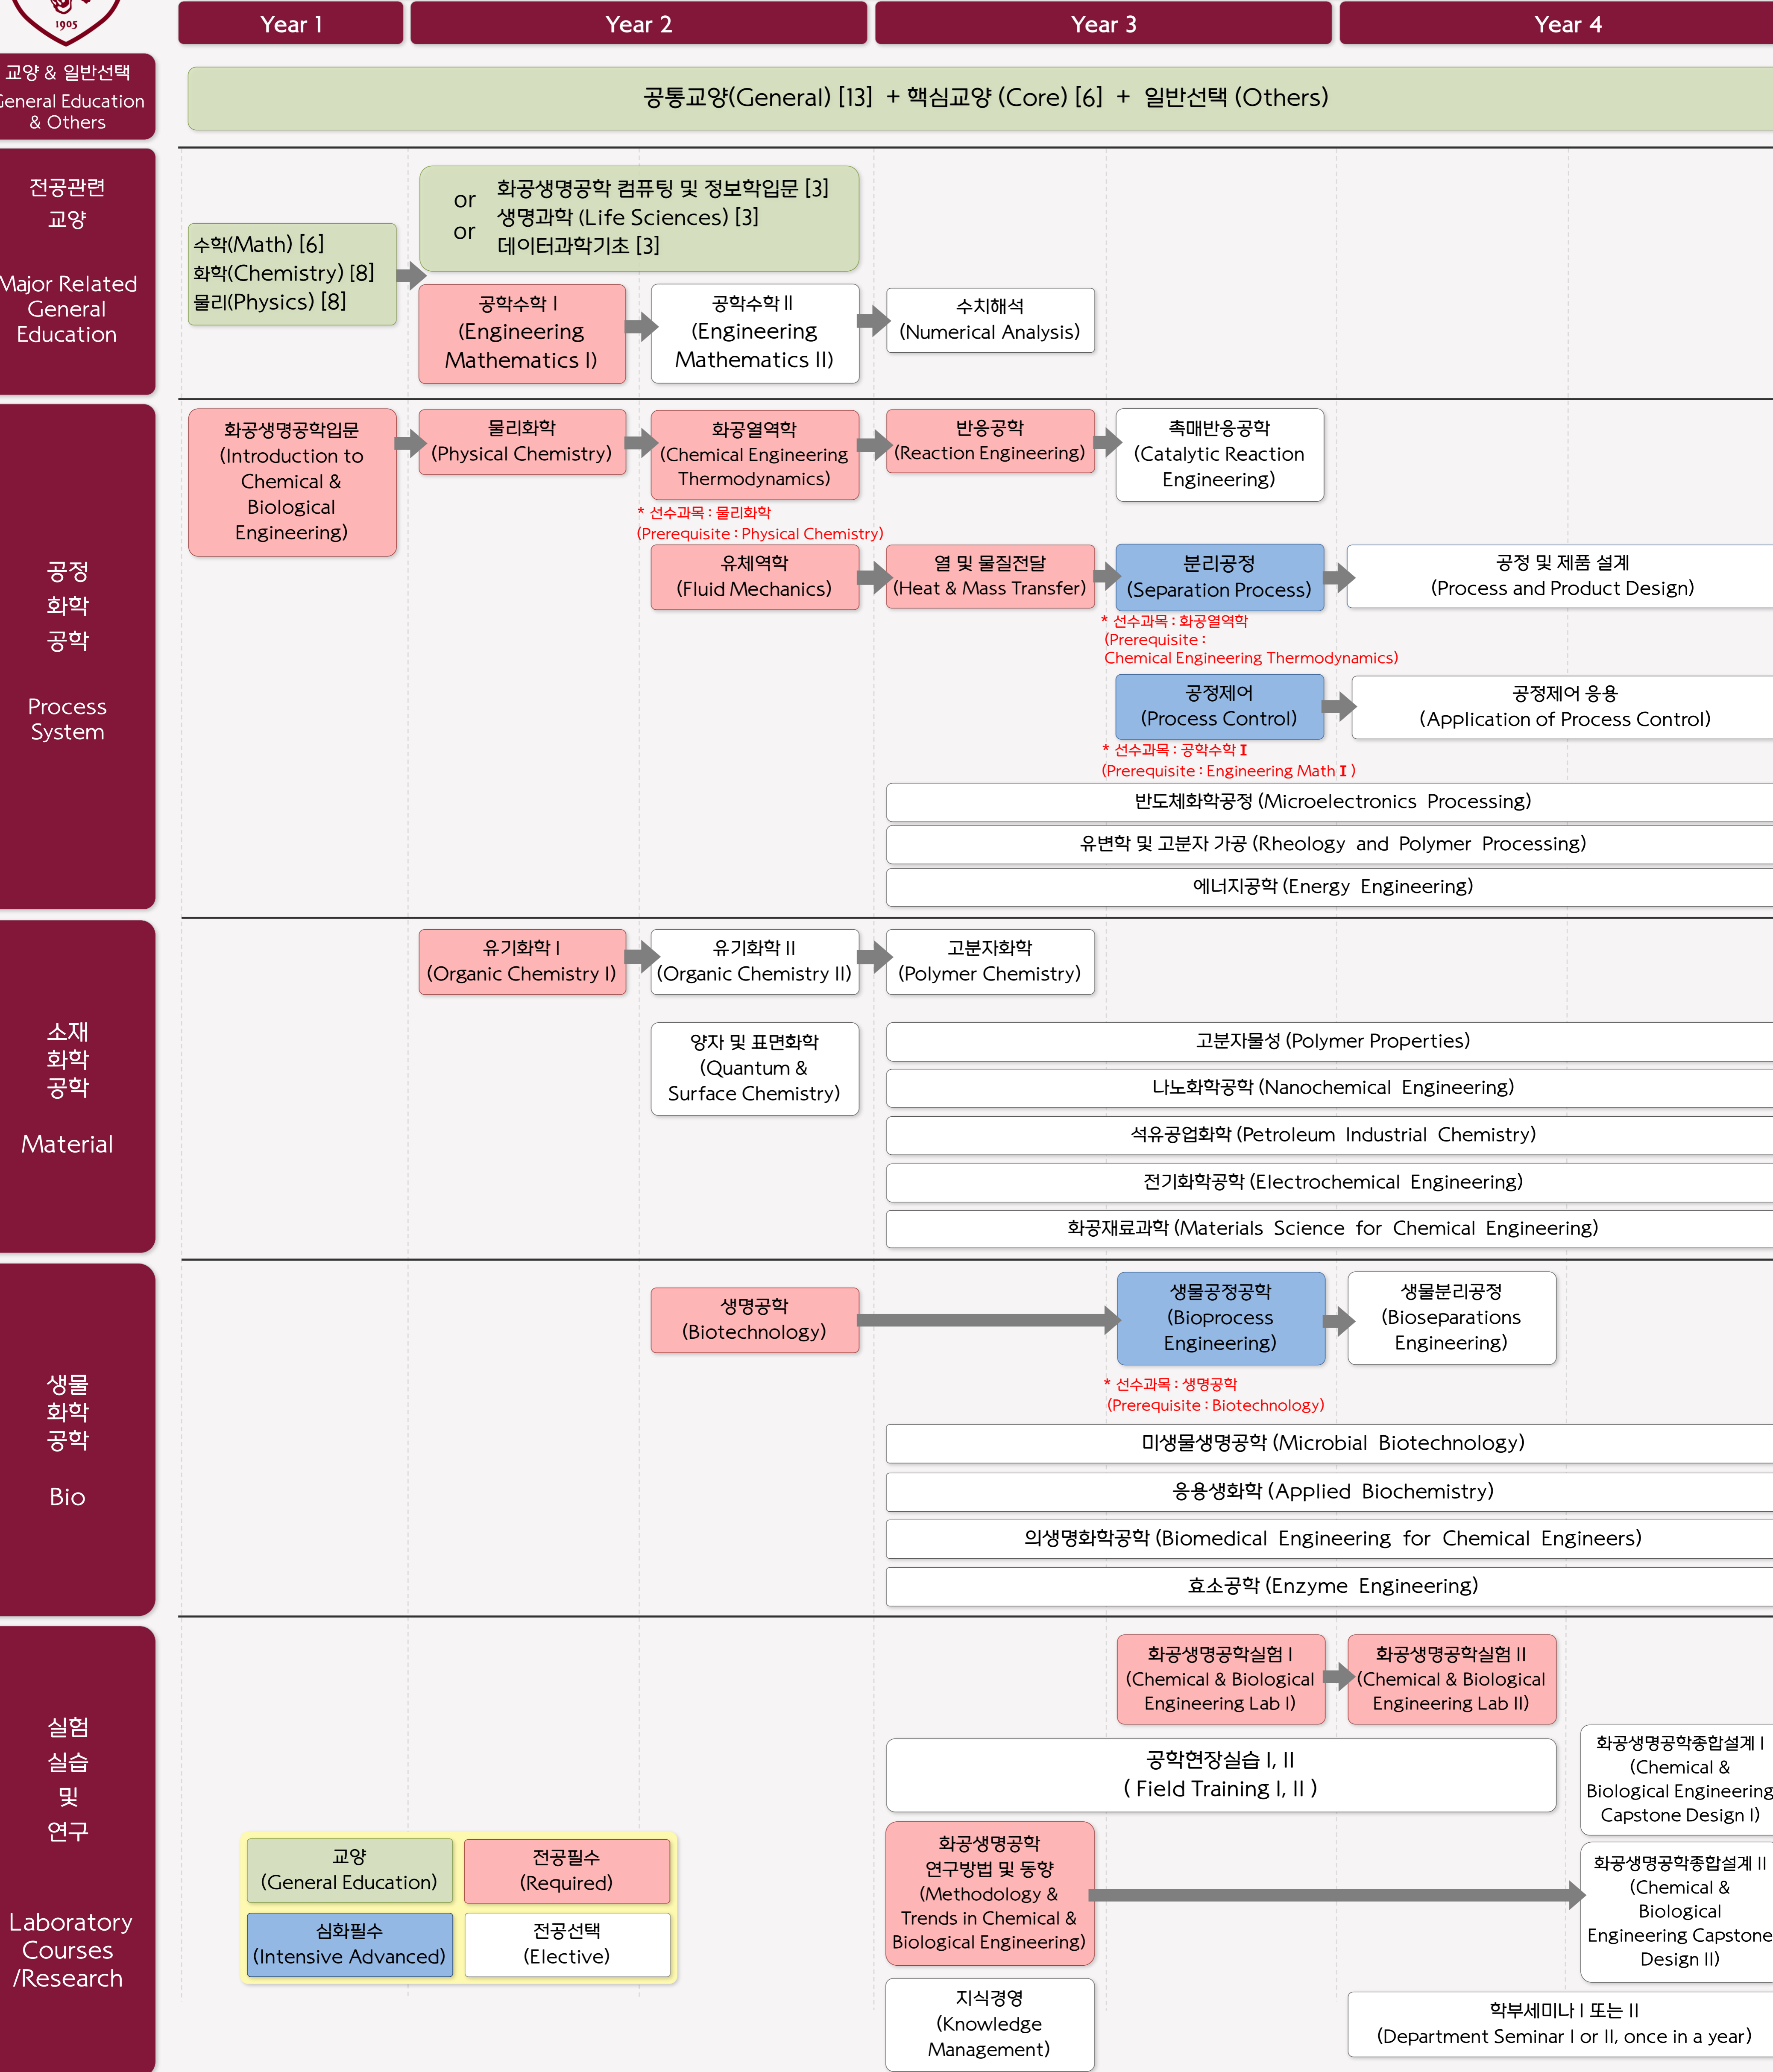

Department of Chemical and Biological Engineering Recommended Course Sequence

교양 (General Education)	전공필수 (Required)
심화필수 (Intensive Advanced)	전공선택 (Elective)